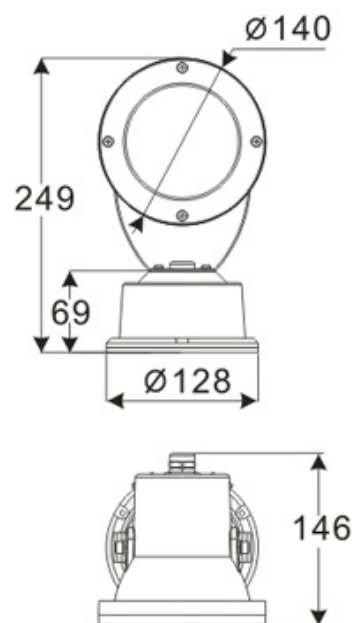

LED Wall Wash Lighting – LR-WW0109

Model No.	LR-WW0109
LED Type	CREE XP
LED Q'TY.	12
Beam Angle	15°
Minimum luminous flux(lm)	1080
Voltage	120-240V
LED Watt	12W
Environmental Temperature	- 20°C-60°C
Environmental Humidity	0%-95%
Safety Class	I
Safety Type	IP65
Material	Aluminium
Driver	Included